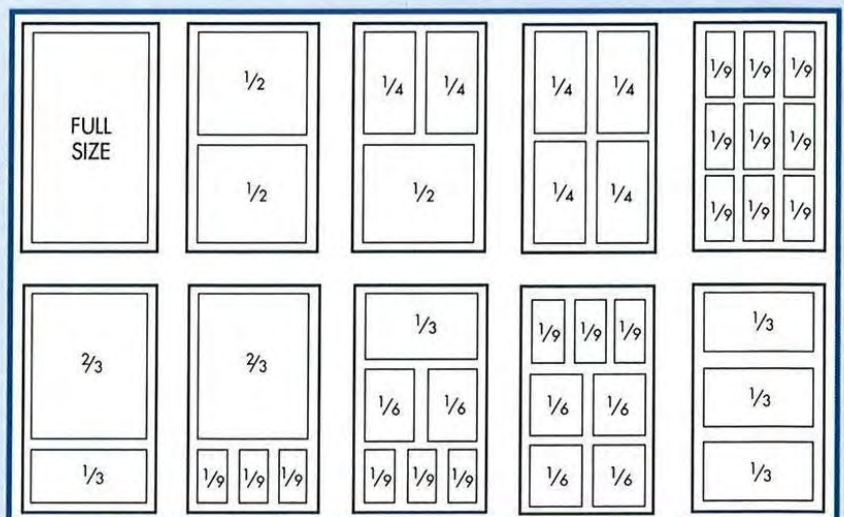

SIZE	WIDTH (L TO R)	LENGTH (F TO B)	SIZE	WIDTH (L TO R)	LENGTH (F TO B)
FULL	12 3/4"	20 3/4"	1/3	12"	6 2/3"
1/2	12 3/4"	10 3/8"	1/6	6"	6 2/3"
1/4	6 3/8"	10 3/8"	1/9	4"	6 2/3"
2/3	12 3/4"	13 7/8"			

Standard depths are 2 1/2", 4" and 6". Adapter bars in 12" or 20" lengths are needed when your arrangement gives unsupported corners. A variety of lid sizes and types are **SOld**.